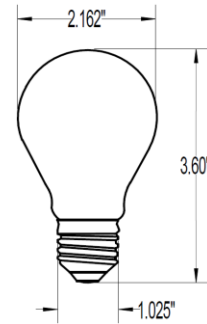

General Specifications

Cap-Base	E26	Dimmable	Yes
Bulb	A19	Wattage Equivalent	60 W
Bulb Finish	Glass Frosted	Rated Wattage	5 W (+/-5%)
Light color	Warm / Bright / Natural / Cool White	Starting Time	Instant full light
Nominal Lifetime	50000 hours	Warranty	5 Years
Working Temperature	-20C ~+40C	Bulb Temperature Above Ambient	+20C

Light Specifications

Beam Angle	360 °	Color Rendering Index (CRI)	>82
Correlated Color Temperature	3000-6000 K	Luminous Efficacy	130 Lumens/Watt
Lumens	650-750		

Electrical Specifications

Wattage	5.0W +/- 5%	Line Frequency	60 HZ
Voltage	120 VAC	Power Factor	>.95