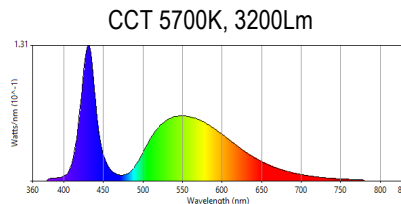

GROW-T8XX-050W GROW-T8XX-300W

The Colex LED GROW LIGHT T8 is used for commercial green house lighting to replaced HID and HSP lamps, the T8 tube along can be used to replace any fluorescent 32 watts T8 due to the compatibility of T8 Advance driver technology, Plug N' Play, 100-277 VAC input and any G13 wire configuration.

Modular platform up to 300W with frame extender (increasing by 50 watts per step).

Spectrum range: vegi, bloom, full and custom.

General Specifications

Bulb	T8	Operating Voltage	100-277VAC, Ballast
Family	Grow LED Light	Power Factor	>.92 @ 277VAC
Bulb Finish	Plastic/Aluminum	Rated Wattage	50W- 300W
Spectrum	Vegi, Bloom, Full, Custom	Wattage Equivalent	175W to 1000W HID
Nominal Lifetime	50000 hours	Dimensions	6" x 48" x 1.75" (50W) 24" x 48" x 1.75" (300W)
Warranty	5 Years	Luminous Efficacy	160- 180 Lm/W
Working Temperature	-20C ~+40C	Certification	UL, DLC