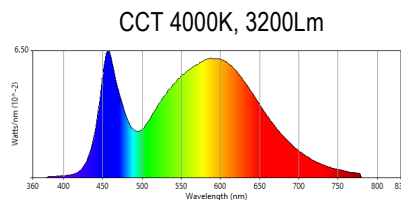

GROW-T8XX-050W GROW-T8XX-300W

The Colex LED GROW LIGHT T8 is used for commercial green house lighting to replaced HID and HSP lamps, the T8 tube along can be used to replace any fluorescent 32 watts T8 due to the compatibility of T8 Advance driver technology, Plug N' Play, 100-277 VAC input and any G13 wire configuration.

Modular platform up to 300W with frame extender (increasing by 50 watts per step).

Spectrum range: vegi, bloom, full and custom.

General Specifications

Bulb	T8	Operating Voltage	100-277VAC, Ballast
Family	Grow LED Light	Power Factor	>.92 @ 277VAC
Bulb Finish	Plastic/Aluminum	Rated Wattage	50W- 300W
Spectrum	Vegi, Bloom, Full, Custom	Wattage Equivalent	175W to 1000W HID
Nominal Lifetime	50000 hours	Dimensions	6" x 48" x 1.75" (50W) 24" x 48" x 1.75" (300W)
Warranty	5 Years	Luminous Efficacy	160- 180 Lm/W
Working Temperature	-20C ~+40C	Certification	UL, DLC