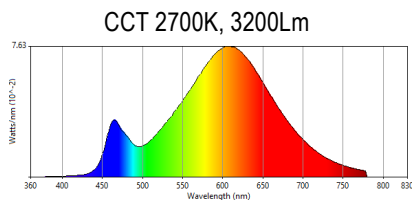

GROW-T8XX-050W GROW-T8XX-300W

The Colex LED GROW LIGHT T8 is used for commercial green house lighting to replaced HID and HSP lamps, the T8 tube along can be used to replace any fluorescent 32 watts T8 due to the compatibility of T8 Advance driver technology, Plug N' Play, 100-277 VAC input and any G13 wire configuration.

Modular platform up to 300W with frame extender (increasing by 50 watts per step).

Spectrum range: vegi, bloom, full and custom.

General Specifications

Bulb	T8	Operating Voltage	100-277VAC, Ballast
Family	Grow LED Light	Power Factor	>.92 @ 277VAC
Bulb Finish	Plastic/Aluminum	Rated Wattage	50W- 300W
Spectrum	Vegi, Bloom, Full, Custom	Wattage Equivalent	175W to 1000W HID
Nominal Lifetime	50000 hours	Dimensions	6" x 48" x 1.75" (50W) 24" x 48" x 1.75" (300W)
Warranty	5 Years	Luminous Efficacy	160- 180 Lm/W
Working Temperature	-20C ~+40C	Certification	UL, DLC