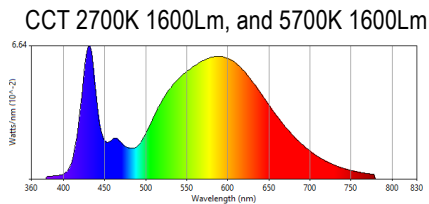

GROW-T8XX-050W GROW-T8XX-300W

The Colex LED GROW LIGHT T8 is used for commercial green house lighting to replaced HID and HSP lamps, the T8 tube along can be used to replace any fluorescent 32 watts T8 due to the compatibility of T8 Advance driver technology, Plug N' Play, 100-277 VAC input and any G13 wire configuration.

Modular platform up to 300W with frame extender (increasing by 50 watts per step).

Spectrum range: vegi, bloom, full and custom.

General Specifications

Bulb	T8	Operating Voltage	100-277VAC, Ballast
Family	Grow LED Light	Power Factor	>.92 @ 277VAC
Bulb Finish	Plastic/Aluminum	Rated Wattage	50W- 300W
Spectrum	Vegi, Bloom, Full, Custom	Wattage Equivalent	175W to 1000W HID
Nominal Lifetime	50000 hours	Dimensions	6" x 48" x 1.75" (50W) 24" x 48" x 1.75" (300W)
Warranty	5 Years	Luminous Efficacy	160- 180 Lm/W
Working Temperature	-20C ~+40C	Certification	UL, DLC