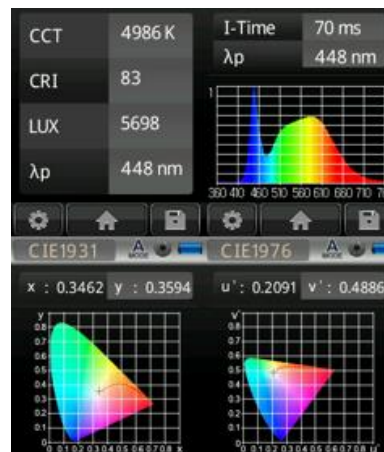

Light Specifications

Beam Angle	180 °
CCT	5000 K
Lumens	4800

Color Rendering Index (CRI)	>82
Luminous Efficacy	200 Lumens/Watt

Electrical Specifications

Wattage	24.0W +/- 5%
Voltage	100-277 VAC

Light spectrum